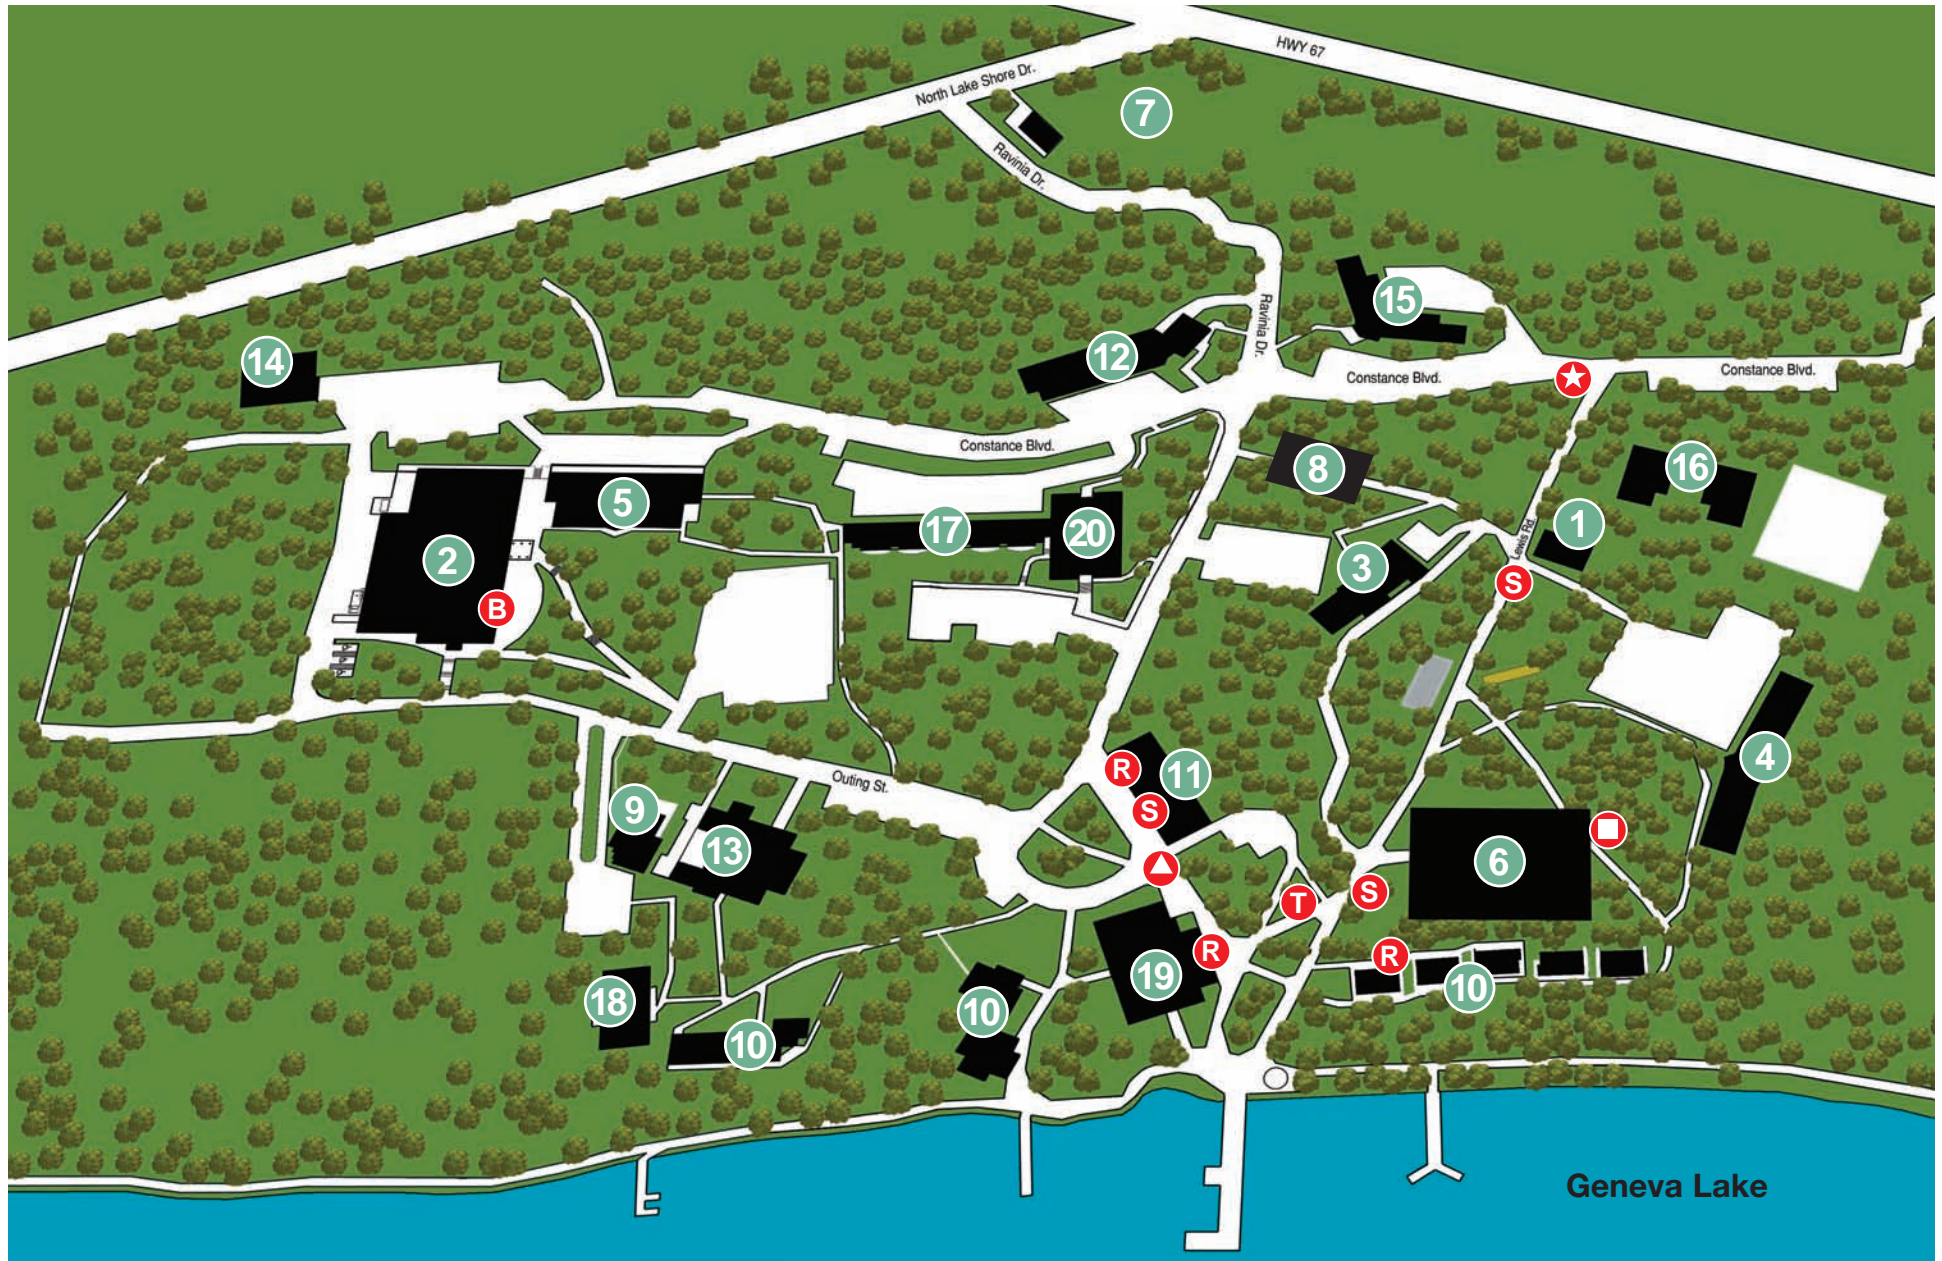

# George Williams College Campus Map

- 1. Association Building
- 2. Beasley Campus Center
- 3. Brandenburg Hall
- 4. Coffman Lodge
- 5. Emery Lodge
- 6. Ferro Pavilion
- 7. George Williams Golf Course

- 8. Hamlin Welcome Center
- 9. Ingalls Children's Building
- 10. Lakefront Cottages
- 11. Lewis Hall
- 12. Lowrey Lodge
- 13. Mabel Cratty Hall
- 14. Maintenance Building

- 15. Meyer Hall
- 16. Oak and Hickory Lodges
- 17. One Step Lodge
- 18. Water Safety Patrol Building
- 19. Weidensall Administration Building
- 20. Winston Paul Educational Center

<b>B</b> = The Bistro	<b>★</b> = Bus Transport
<b>R</b> = Restrooms	<b>▲</b> = Special Assistance Shuttle Pickup
<b>T</b> = Ticket Booth	<b>◻</b> = Special Assistance Transport Area
<b>S</b> = Snacks	